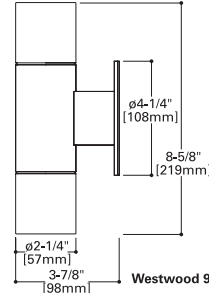

Westwood 904

Westwood 904-2

SAMPLE NUMBER: 904-50MR16-12-BK

MODEL	SOURCE	VOLTS	FINISH	OPTIONS
904 Up or downlight	<i>Halogen</i> 50MR16 50W / MR16 / GU5.3	12	<i>Painted</i>	
904-2 Combination up/down light	12V remote transformer required - not included <i>Lamp not included</i>		BK Black BZ Bronze CS City silver VE Verde WT White	
			<i>Metal</i> NBR Brass NCP Copper NSS Stainless steel	

Note: See "Accessories" section for Low Voltage Cable & Transformers, Glare Shields, Lenses, Louvers, Color Filters and Lamps.